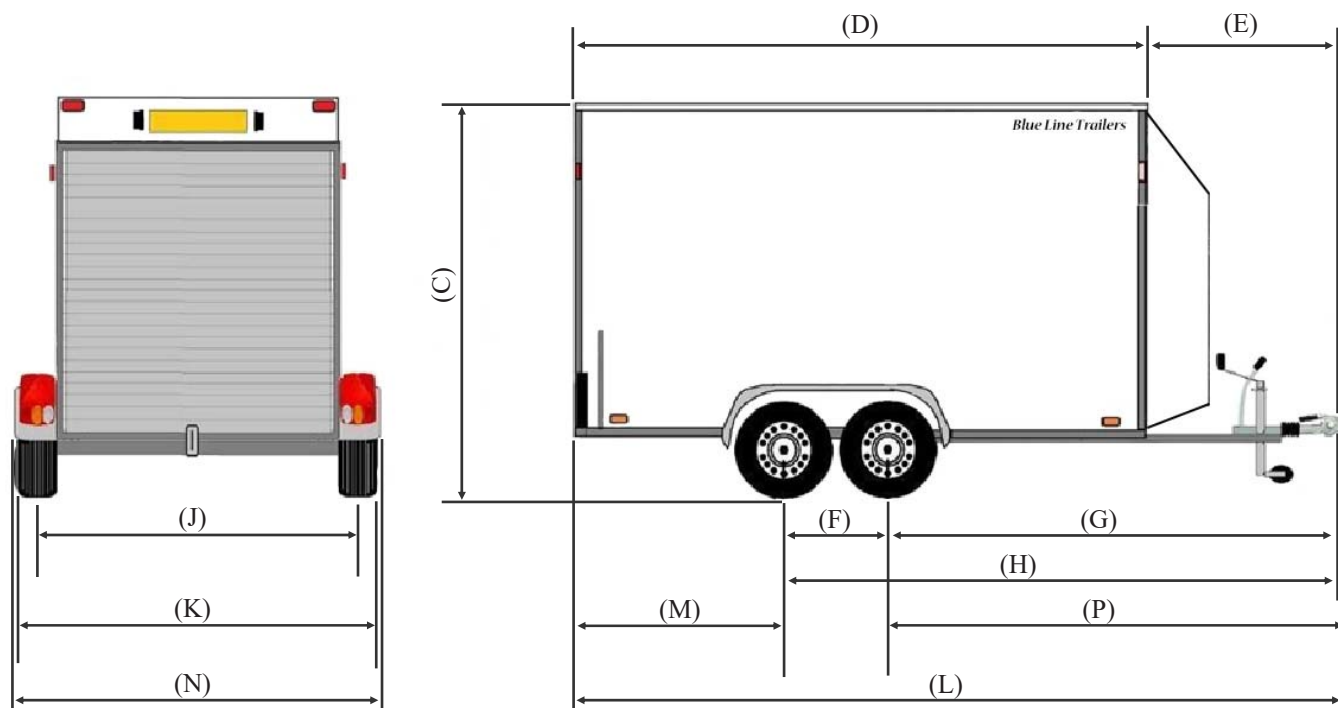

VANS	C	D	E	F	G	H	J	K	L	M	N	P	Weight Kg	MAM Kg
V13074	1930	2250	1180		2385		1540	1710	3480		1750	2435	350	1300
V15074	1945	2250	1180	580	2130	2710	1570	1710	3480	700	1735	2180	390	1500
V20074	1945	2250	1180	580	2130	2710	1570	1710	3480	700	1735	2180	390	2000
V13085	2345	2480	1240		2545		1840	2010	3770		2040	2595	380	1300
V17085	2345	2480	1240	640	2300	2940	1830	1990	3770	780	2010	2350	470	1700
V13105	2345	3150	1240		2905		1840	2010	4440		2040	2955	480	1300
V26105	2345	3150	1240	710	2505	3215	1840	2010	4440	1150	2310	2555	570	2600
V13106	2345	3150	1400		2905		2110	2280	4600		2310	2955	530	1300
V26106	2345	3150	1400	710	2645	3355	2110	2280	4600	1150	2310	2695	630	2600
V26126	2480	3710	1400	710	2970	3680	2110	2280	5160	1430	2310	3020	700	2600
V26146	2480	4320	1400	710	3275	3985	2110	2280	5770	1737	2310	3325	770	2600
V26166	2480	4930	1400	710	3580	4290	2110	2280	6380	2040	2310	3630	840	2600
V35126	2520	3710	1370	760	2935	3695	2070	2255	5130	1455	2320	2985	800	3500
V35146	2520	4320	1370	760	3240	4000	2070	2255	5740	1670	2320	3290	850	3500

The information above is correct to the best of our knowledge but is intended for guidance purposes only